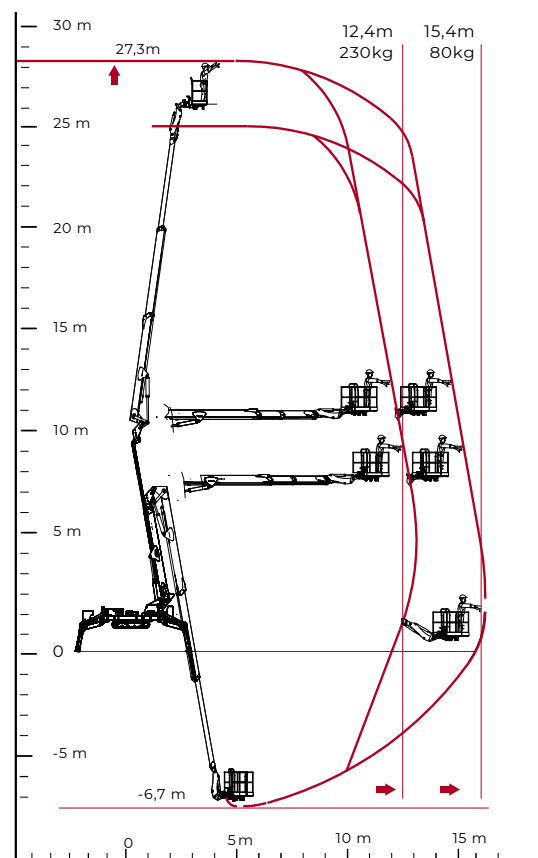

TECHNICAL SHEET

PERFORMANCE AND DIMENSIONS

Main features

This platform has compact design and high-performance capabilities: 27,3m working height, 15,4m of horizontal reach and the ability to work in negative, down to -6.7m. With three stabilisation areas, it can perform a wide range of tasks with outstanding efficiency and reliability.

Max. working height	27,3 m
Possibility of working in negative	-6,7 m
Max. outreach with 80 kg	15,4 m
Platform height	25,3 m
Max. load in basket	230 kg
Basket dimensions	1,7 x 0,7 x 1,1 m
Basket rotation	+/-90°
Turret rotation	+/- 200° (400° continuous)
Total weight	4094 Kg