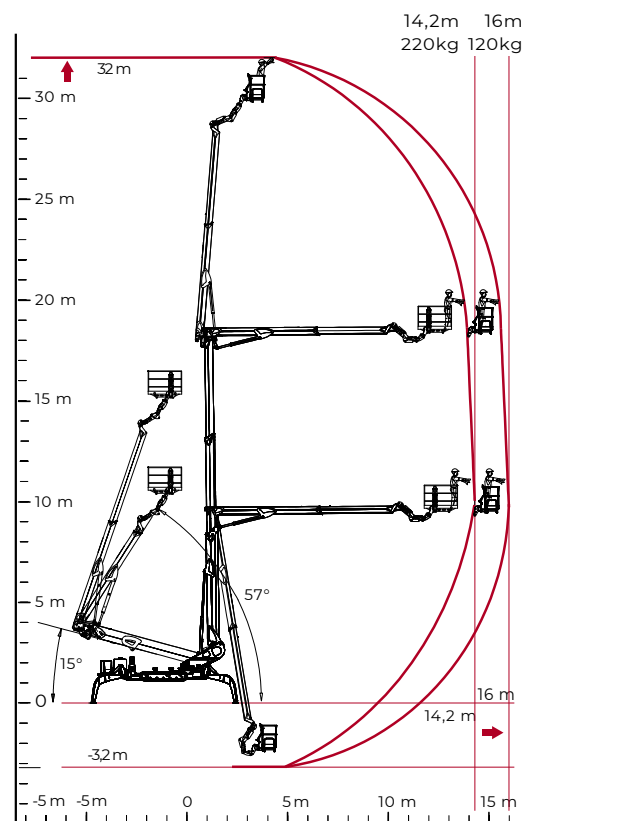

TECHNICAL SHEET

PERFORMANCE AND DIMENSIONS

Main features

Astonishing numbers for this platform, which can reach the height of 32m, but also can work down to - 3.2m, all guaranteed by an automatic guidance and control system which it's the best result of CMC's most advanced technology research. The body machine has an incredibly compact design, with its tracks that can be adjusted in height and width and it's self-loading.

Max. working height	32 m
Possibility of working in negative	-3,2 m
Max. outreach with 120 kg	16 m
Platform height	30 m
Max. load in basket	220 kg
Basket dimensions	1,7 x 0,7 x 1,1 m
Basket rotation	+/- 90°
Turret rotation	+/- 200°(400° continuous)
Total weight	7240 Kg